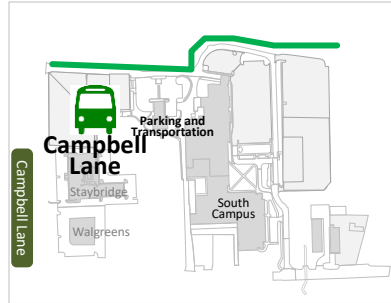

# 2023-2024 Route 4 Shopping Shuttle Map

**Route 4 Shopping Shuttle**  
**4:00 PM – 8:00 PM**

- Saturdays during Fall and Spring semesters
- Wednesdays and Saturdays during Intersession service

NOTE: Walmart, Barnes & Noble, and Greenwood Mall not depicted.

**Note: Direction of travel is determined by the side of street the bus stop is located.**

Note: Map has colored details.  
 Please Print in Color.