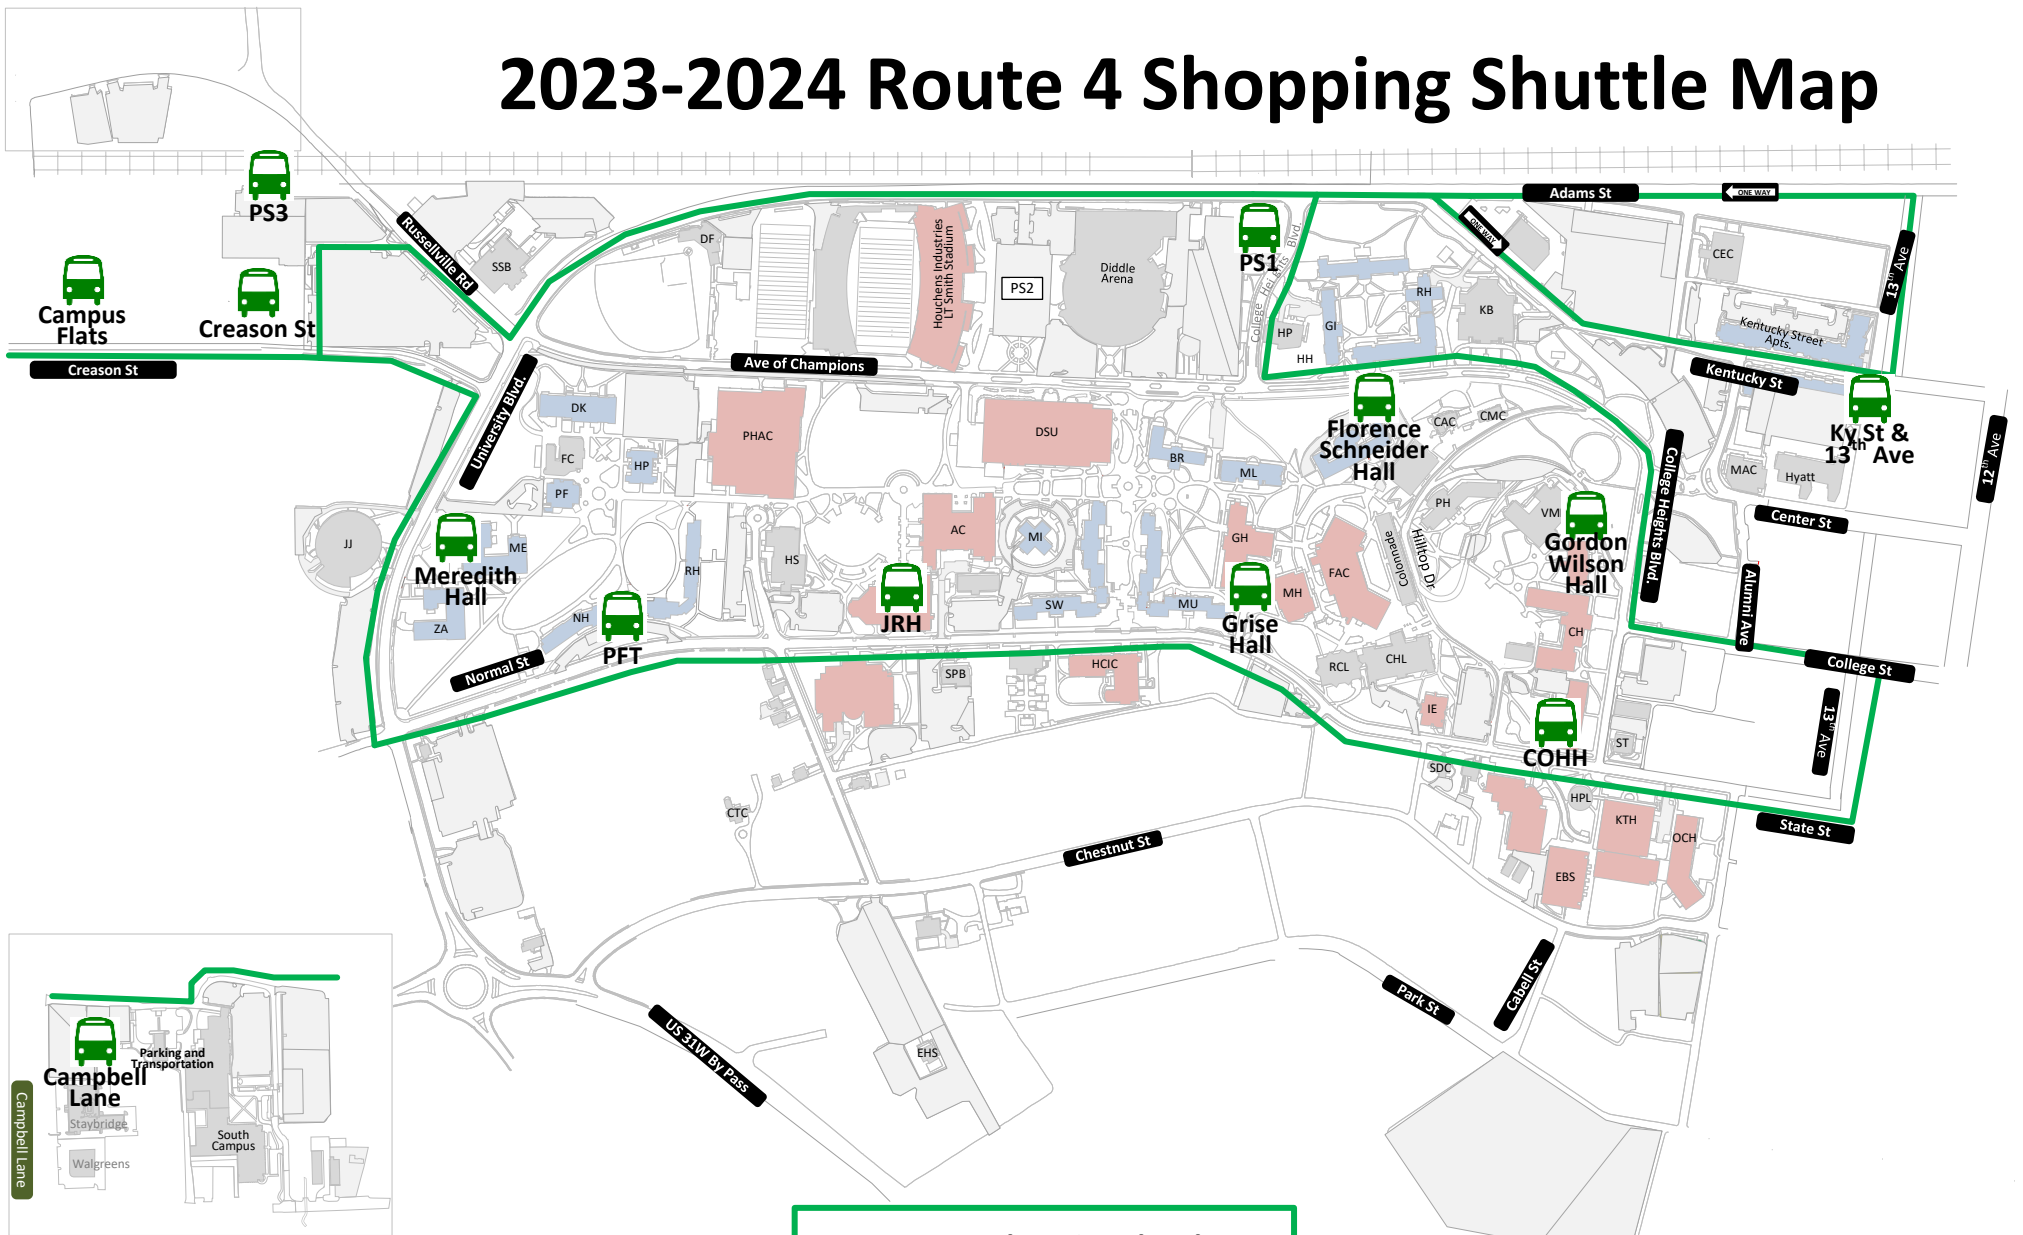

# 2023-2024 Route 4 Shopping Shuttle Map

**Route 4 Shopping Shuttle**  
**4:00 PM – 8:00 PM**

- Saturdays during Fall and Spring semesters
- Wednesdays and Saturdays during Intersession service

NOTE: Walmart, Barnes & Noble, and Greenwood Mall not depicted.

**Note: Direction of travel is determined by the side of street the bus stop is located.**

Note: Map has colored details.  
 Please Print in Color.