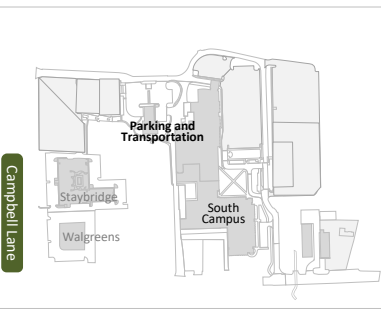

2023-2024 Route 3 Campus Circulator Map

Note: Direction of travel is determined by the side of street the bus stop is located.

Route 3 Campus Circulator
7:30 AM – 5:15 PM Mon – Fri

Frequency

- 7:30 AM – 3:00 PM: 18 min
- 3:00 PM – 5:15 PM: 36 min