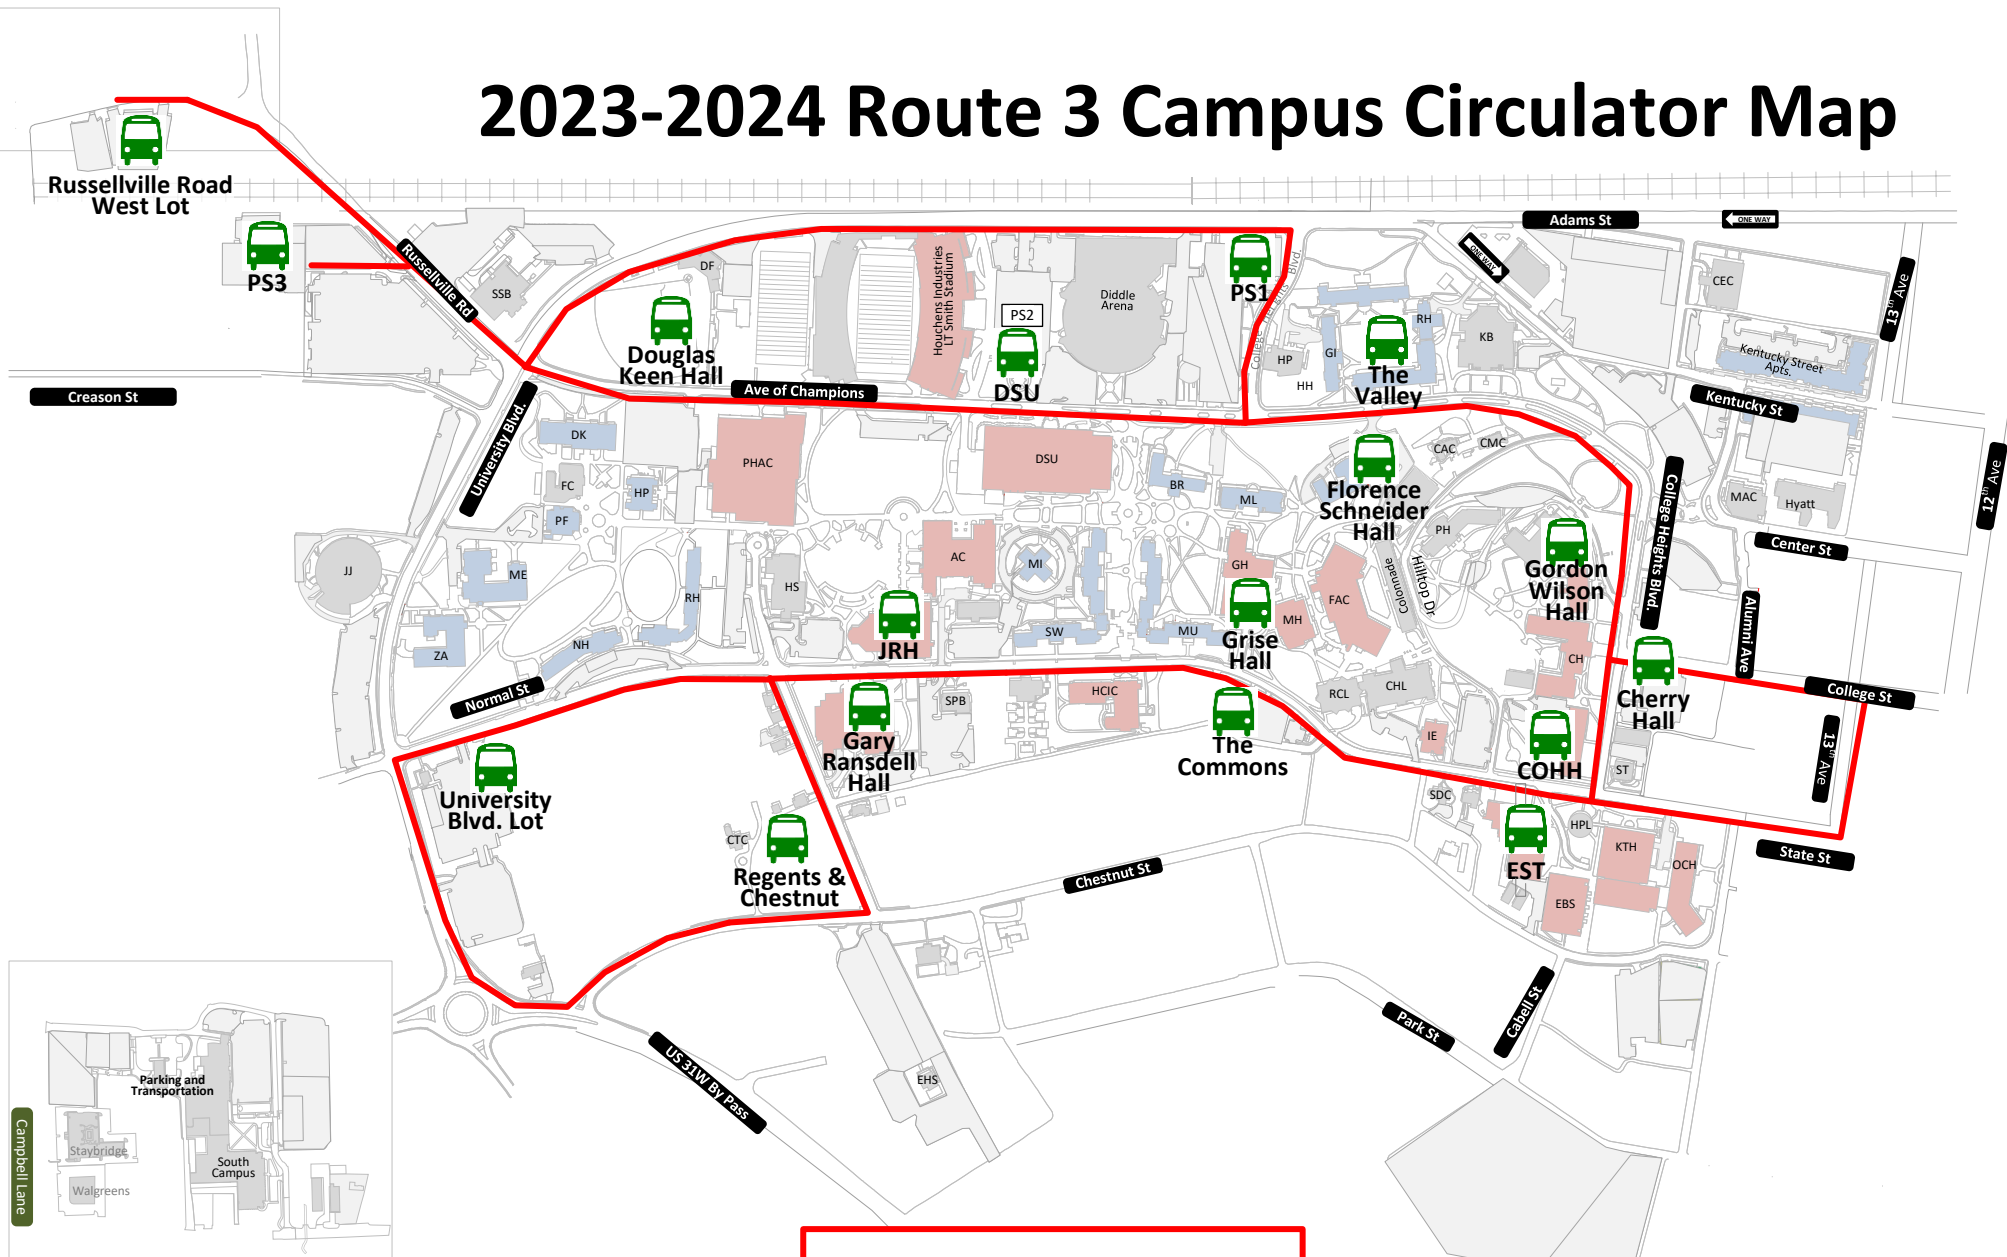

2023-2024 Route 3 Campus Circulator Map

Note: Direction of travel is determined by the side of street the bus stop is located.

Route 3 Campus Circulator
7:30 AM – 5:15 PM Mon – Fri

Frequency

- 7:30 AM – 3:00 PM: 18 min
- 3:00 PM – 5:15 PM: 36 min

Note: Map has colored details.
 Please Print in Color.