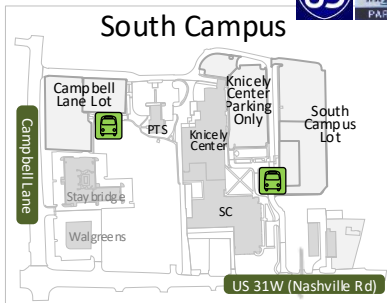

Planetarium and Kentucky Museum Bus Loading / Unloading Map

Note: Map has colored details. Please Print in Color.

Bus Loading and Unloading for Hardin Planetarium and Kentucky Museum

Bus Loading and Unloading will only be allowed in designated areas according to this plan.

Directions to Hardin Planetarium Bus Unloading:

Approach Campus using University Blvd (US 68 / 80)

- 1** Turn onto College Heights Blvd.
- 2** Turn onto College Heights Blvd and go “up the hill.”
- A** Pull forward as far as possible to use the “Loading / Unloading Zone” on the right side of the street. Buses will be allowed to stack on College Heights Blvd for loading / unloading purposes, but should not block roads or intersections.
- C** Bus parking in Russellville Rd West Extension Lot next to Waffle House. WKU Transit (WKU Spirit Route) available Mon – Fri.

Directions to Kentucky Museum Bus Unloading:

Approach Campus using University Blvd (US 68 / 80).

- 3** Turn Right onto Kentucky Street. Stay in the right hand lane.
- B** The Kentucky Museum “Loading/Unloading zone” is in the back of the Kentucky Museum. Buses should pull into the pull-off area and not block the street.
- C** Bus parking in Russellville Rd West Extension Lot next to Waffle House. WKU Transit (WKU Spirit Route) available Mon – Fri.