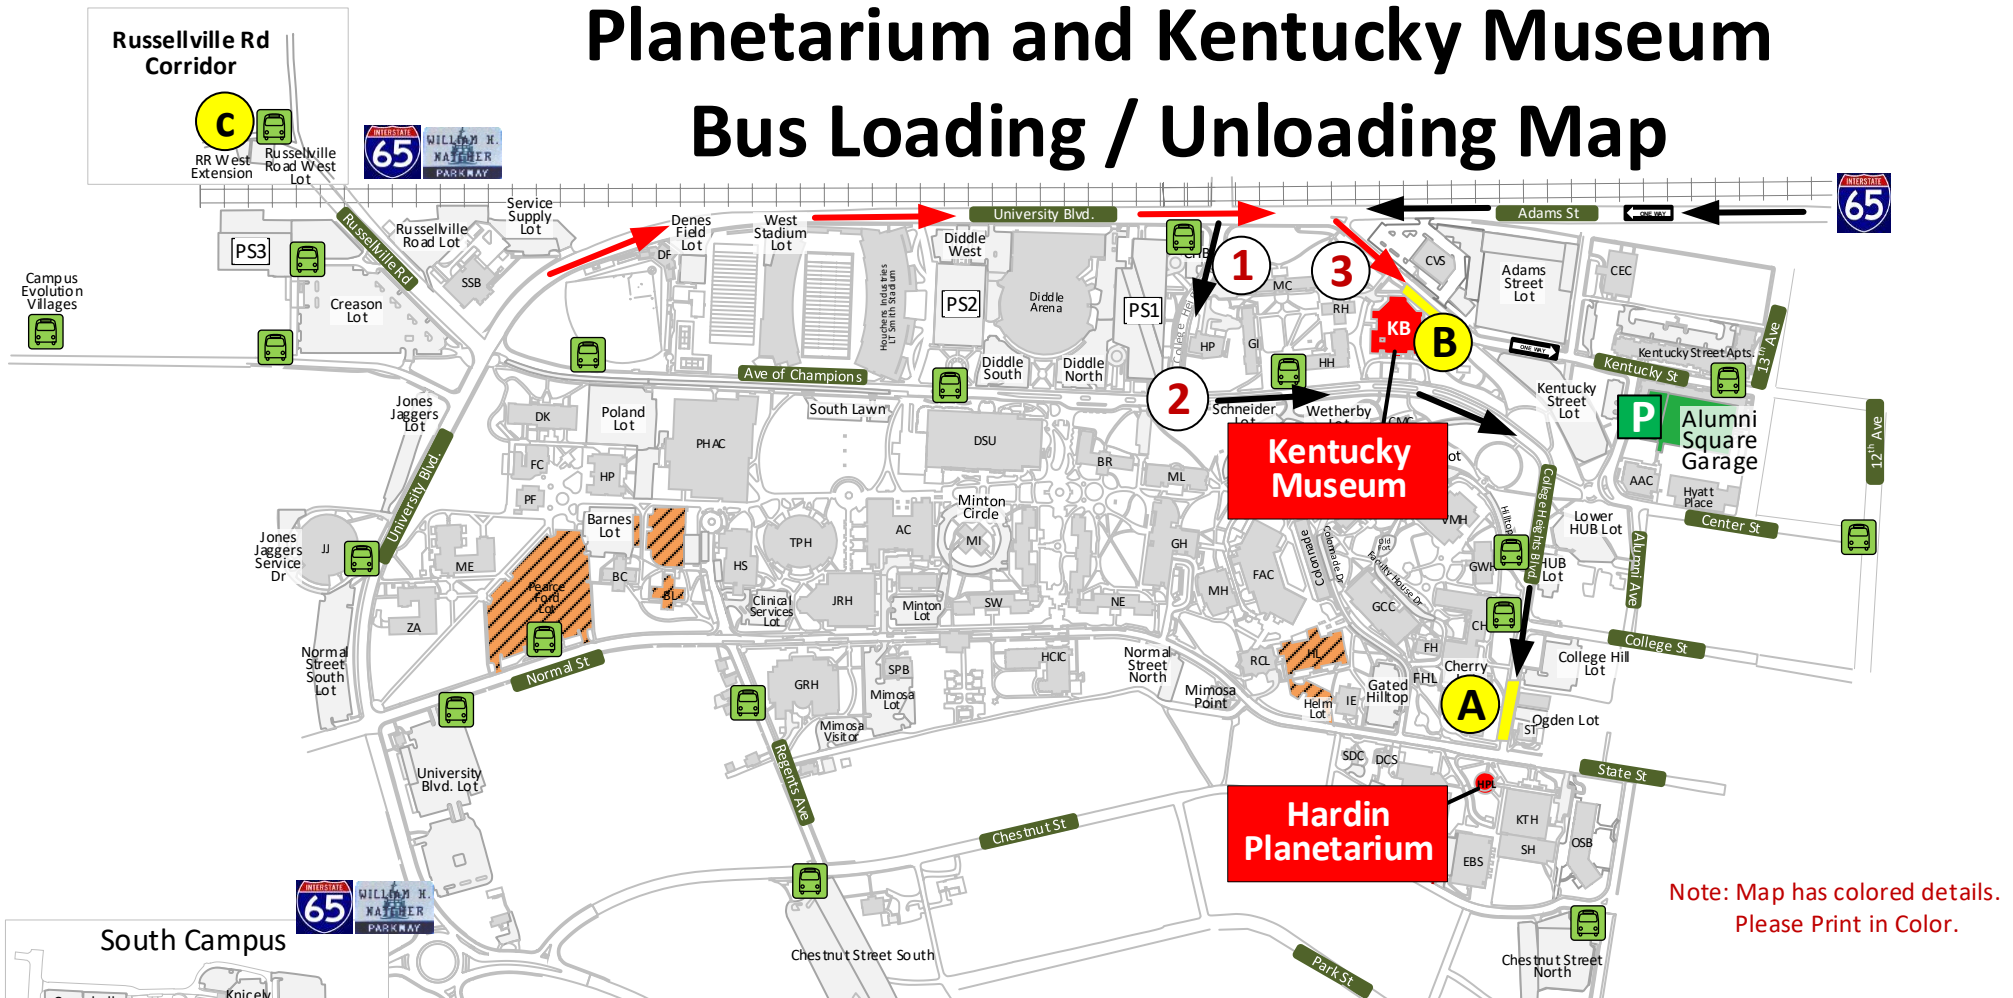

Planetarium and Kentucky Museum Bus Loading / Unloading Map

Note: Map has colored details. Please Print in Color.

Bus Loading and Unloading for Hardin Planetarium and Kentucky Museum

Bus Loading and Unloading will only be allowed in designated areas according to this plan.

Directions to Hardin Planetarium Bus Unloading:

Approach Campus using University Blvd (US 68 / 80)

- 1** Turn onto College Heights Blvd.
- 2** Turn onto College Heights Blvd and go “up the hill.”
- A** Pull forward as far as possible to use the “Loading / Unloading Zone” on the right side of the street. Buses will be allowed to stack on College Heights Blvd for loading / unloading purposes, but should not block roads or intersections.
- C** Bus parking in Russellville Rd West Extension Lot next to Waffle House. WKU Transit (WKU Spirit Route) available Mon – Fri.

Directions to Kentucky Museum Bus Unloading:

Approach Campus using University Blvd (US 68 / 80).

- 3** Turn Right onto Kentucky Street. Stay in the right hand lane.
- B** The Kentucky Museum “Loading/Unloading zone” is in the back of the Kentucky Museum. Buses should pull into the pull-off area and not block the street.
- C** Bus parking in Russellville Rd West Extension Lot next to Waffle House. WKU Transit (WKU Spirit Route) available Mon – Fri.

Public Parking: Alumni Square Garage

- P** Enter from Alumni Ave
\$2/Hour; \$10 max/day; Credit Card Required

We’re here to help! Contact Parking and Transportation Services at (270) 745-2361 to coordinate your campus visit.