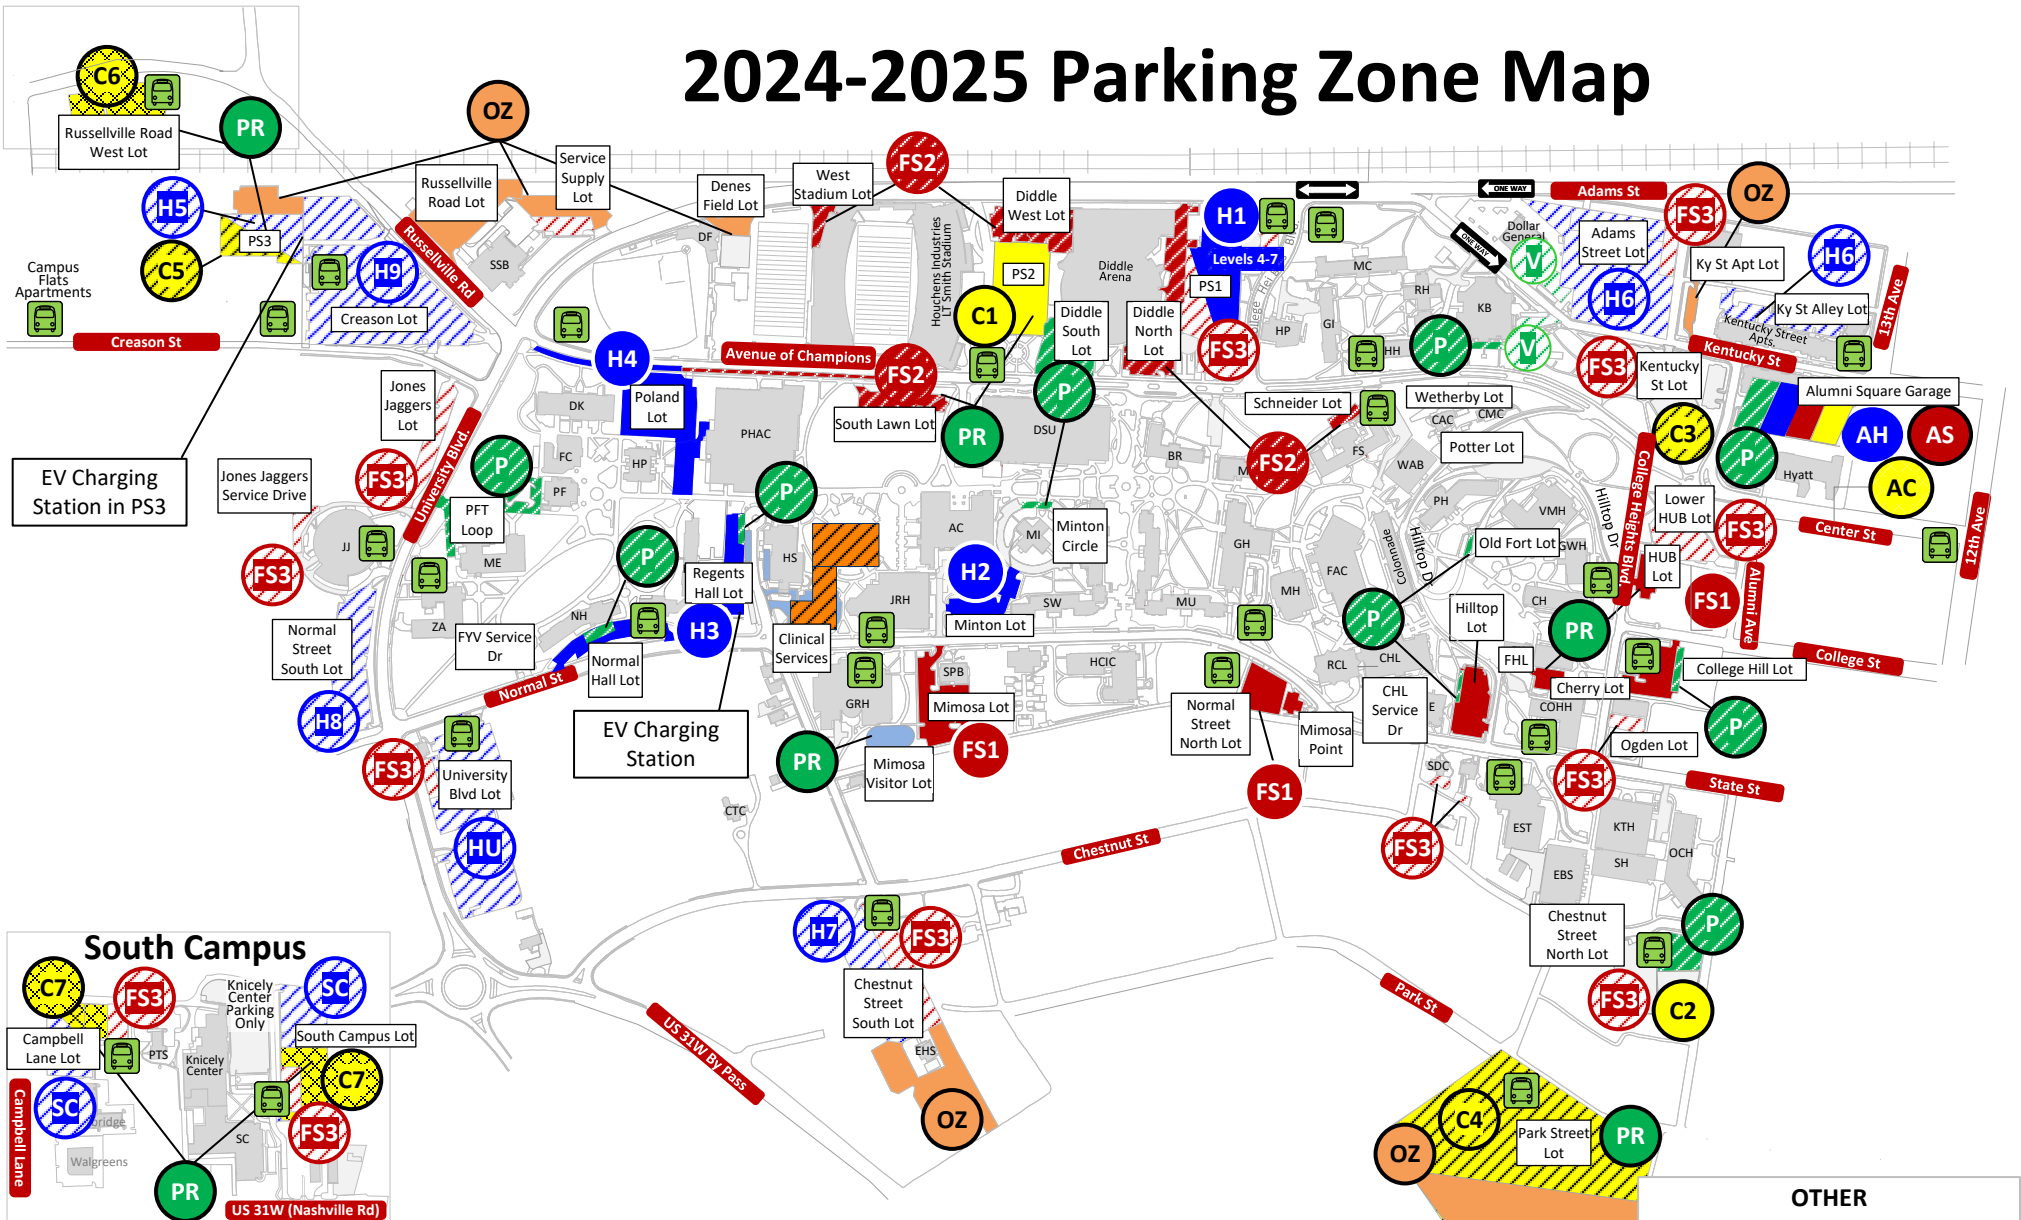

2024-2025 Parking Zone Map

Note: Map has colored details. Please Print in Color.

COMMUTER PARKING		HOUSING PARKING		FACULTY/STAFF PARKING		OTHER
ASG Gated	Park and Ride	ASG Gated	Non-Premium	ASG Gated	Park and Ride	OZ Overflow Zones For Main Campus Permits
AC	C6, C7	AH	H5, H6, H7	AS	C7	P Public Parking - \$2 / hour
Premium	Prepay Reservations	Premium	H8, H9, HU	Premium	PR	Kentucky Building Visitor Parking
C1, C2	PR	H1, H2	Storage	FS1, FS2	PR	Client Parking Only
Non-Premium	http://parkmobile.io	H3, H4	SC	Non-Premium	http://parkmobile.io	Construction
C3, C4, C5				FS3		Transit Stops