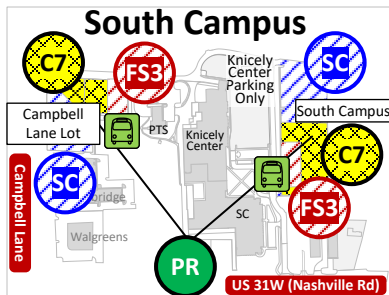

2024-2025 Parking Zone Map

Note: Map has colored details. Please Print in Color.

COMMUTER PARKING		HOUSING PARKING		FACULTY/STAFF PARKING		OTHER
ASG Gated	Park and Ride	ASG Gated	Non-Premium	ASG Gated	Park and Ride	OZ Overflow Zones For Main Campus Permits
AC	C6, C7	AH	H5, H6, H7	AS	C7	P Public Parking - \$2 / hour
Premium	Prepay Reservations	Premium	H8, H9, HU	Premium	PR	Kentucky Building Visitor Parking
C1, C2	PR	H1, H2	Storage	FS1, FS2	PR	Client Parking Only
Non-Premium	http://parkmobile.io	H3, H4	SC	Non-Premium	http://parkmobile.io	Construction
C3, C4, C5				FS3		Transit Stops