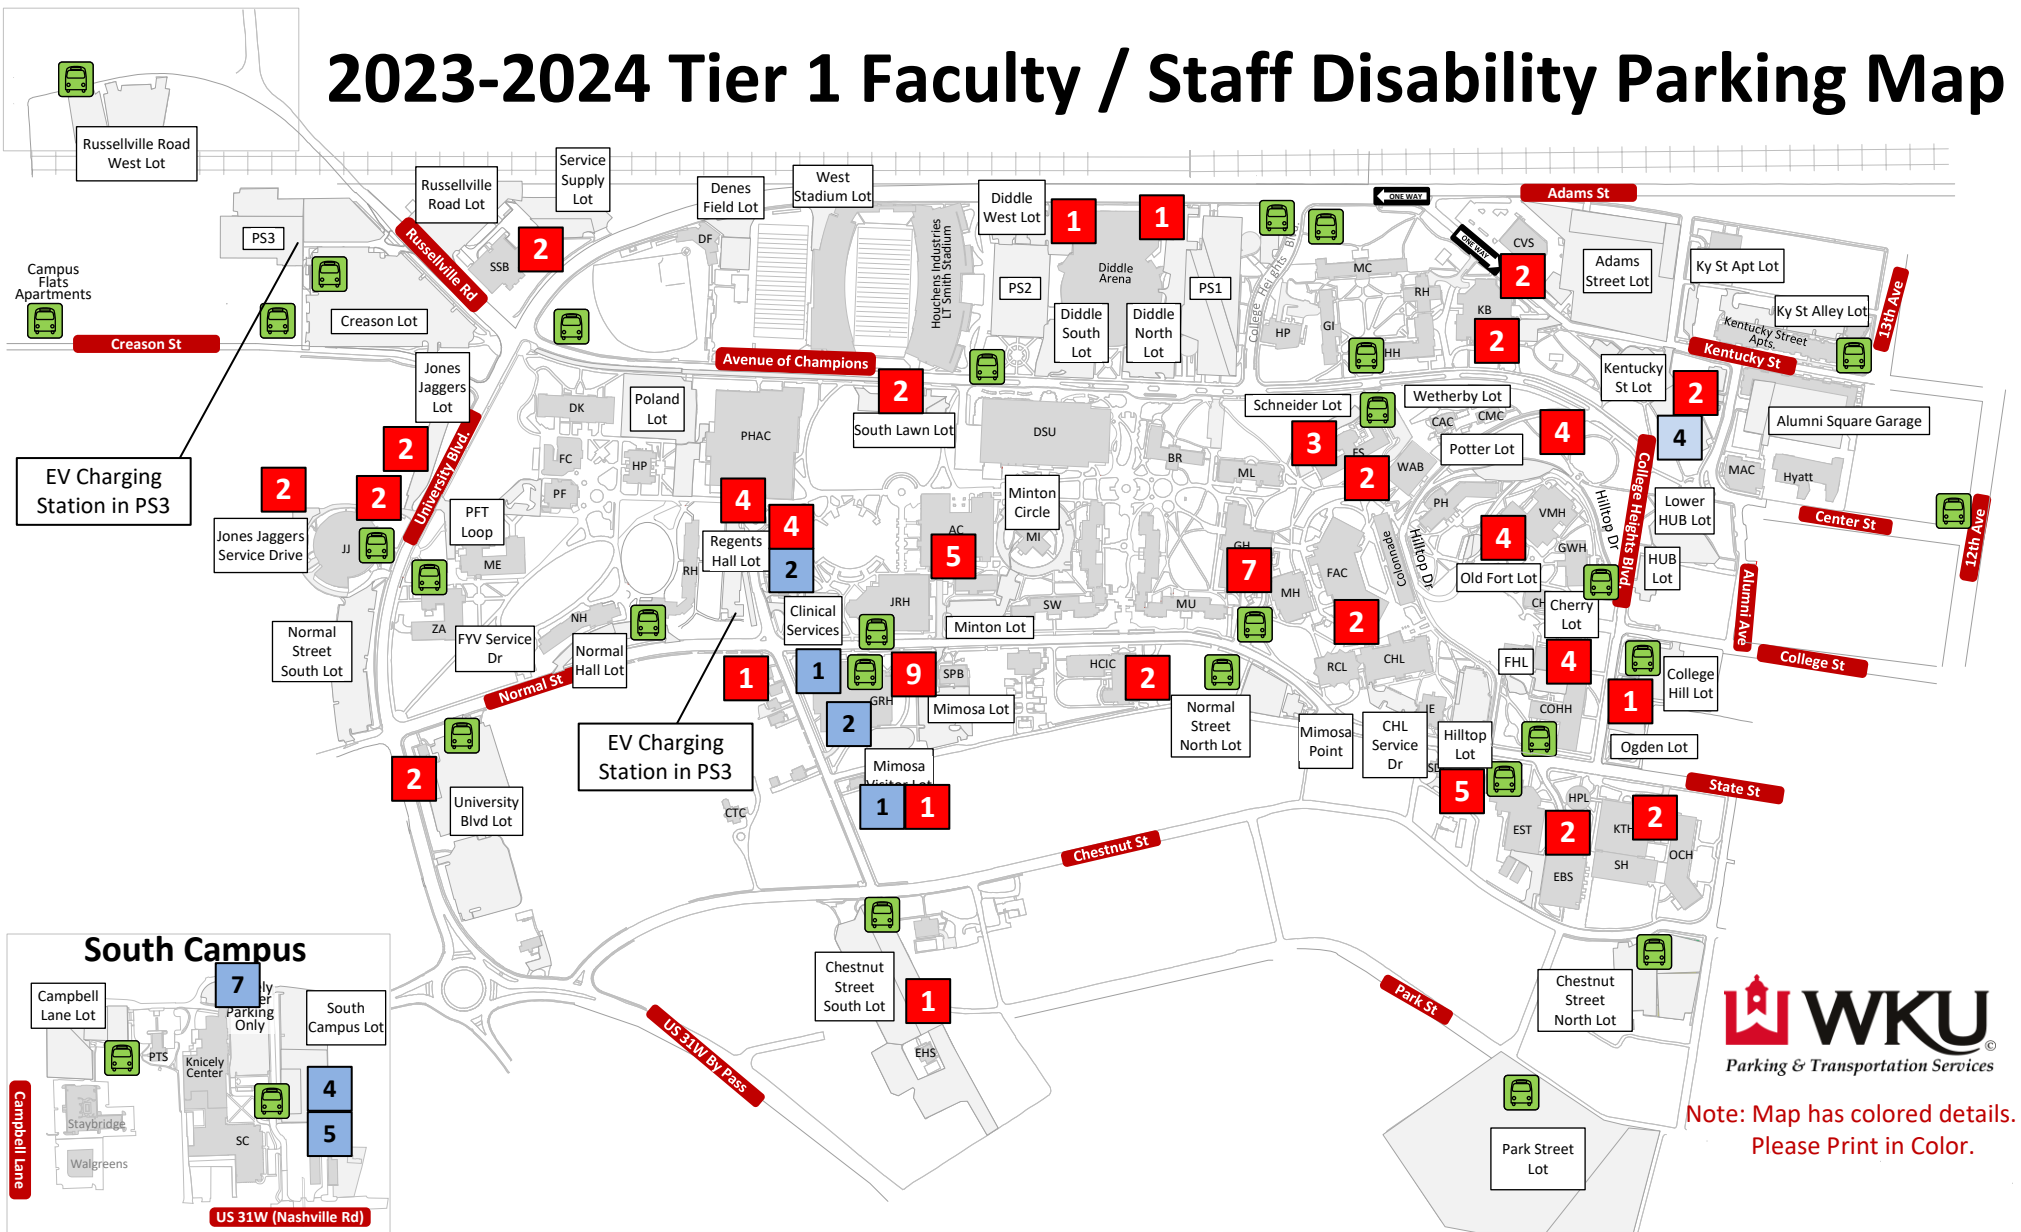

2023-2024 Tier 1 Faculty / Staff Disability Parking Map

Note: Map has colored details. Please Print in Color.