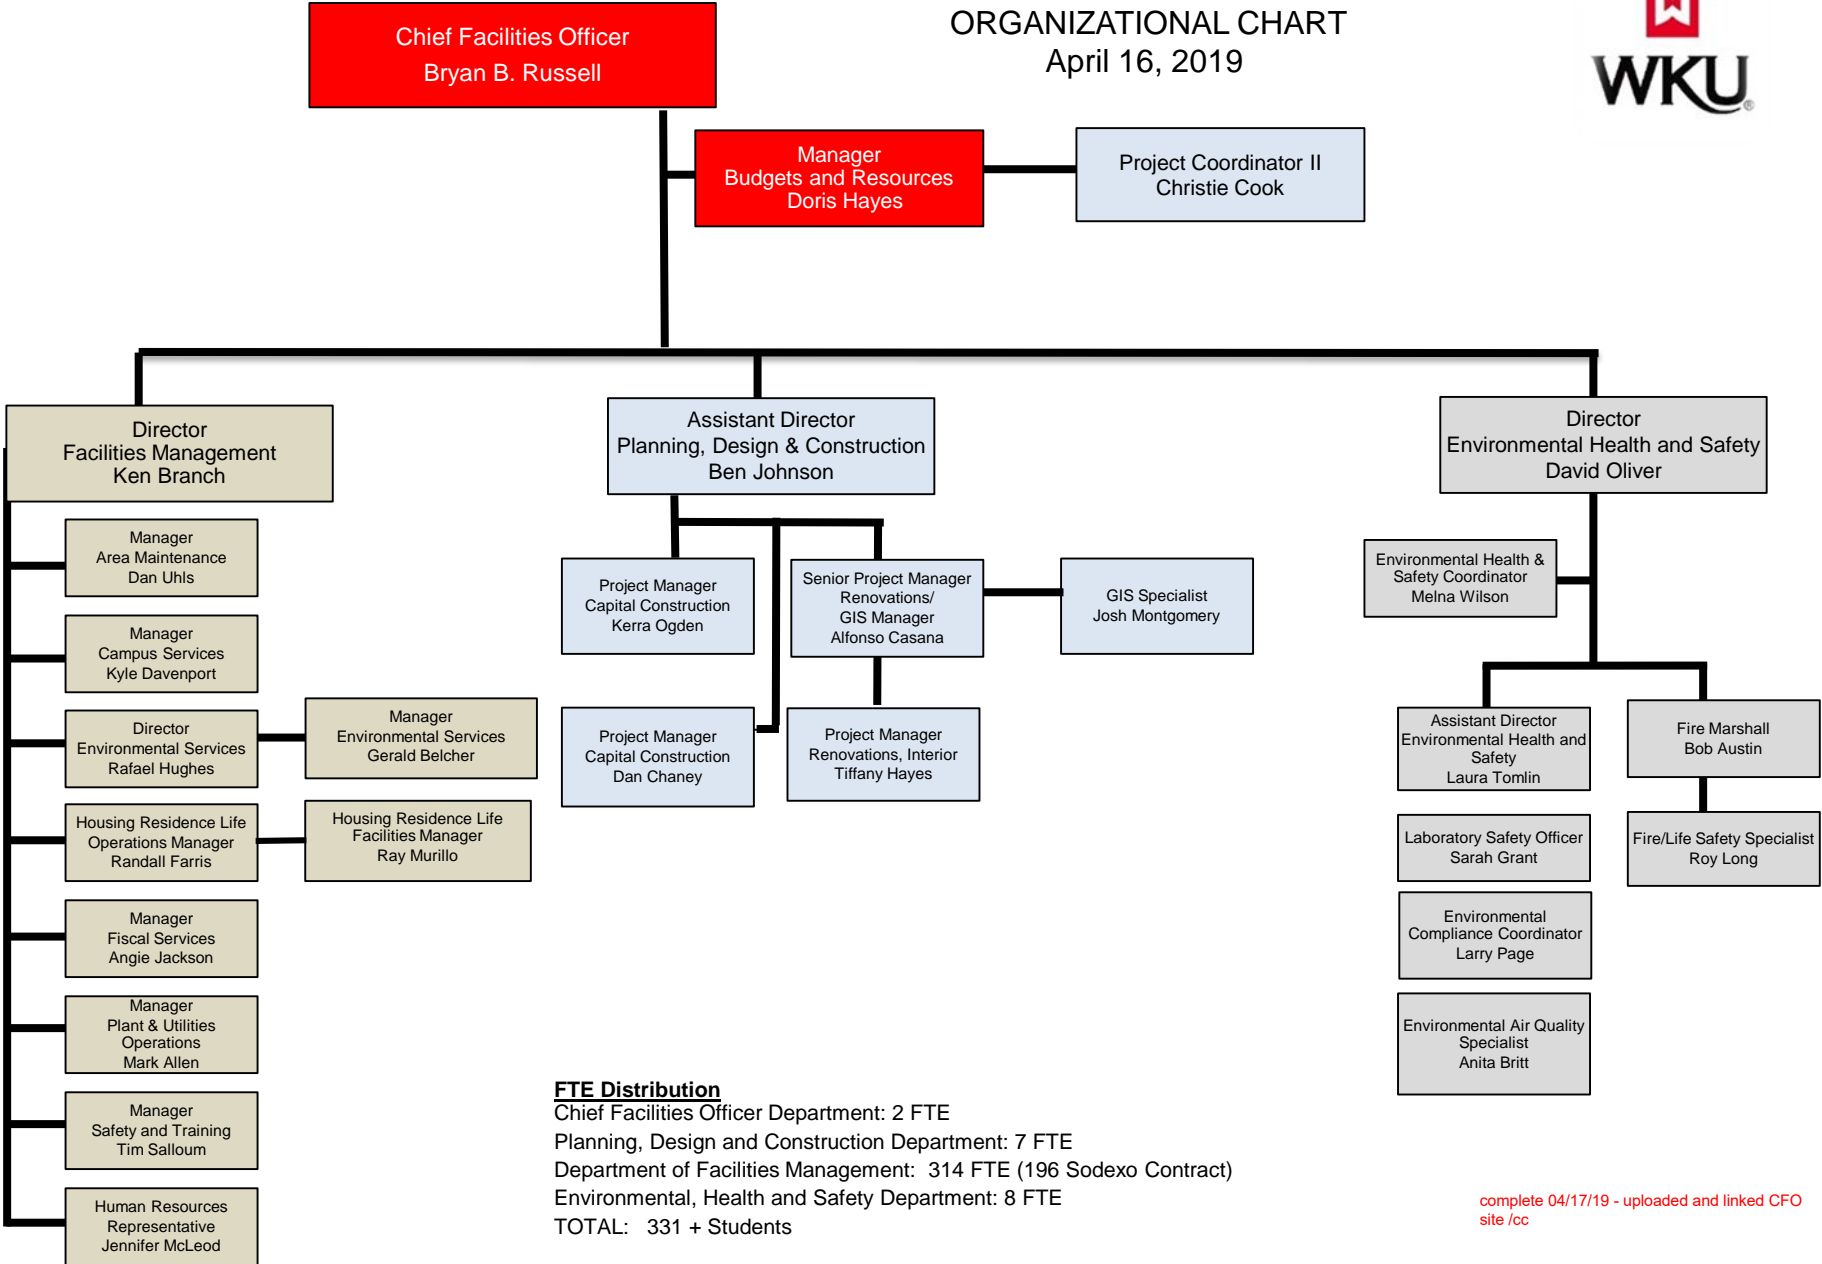

CHIEF FACILITIES OFFICER  
 ORGANIZATIONAL CHART  
 April 16, 2019

**FTE Distribution**  
 Chief Facilities Officer Department: 2 FTE  
 Planning, Design and Construction Department: 7 FTE  
 Department of Facilities Management: 314 FTE (196 Sodexo Contract)  
 Environmental, Health and Safety Department: 8 FTE  
 TOTAL: 331 + Students